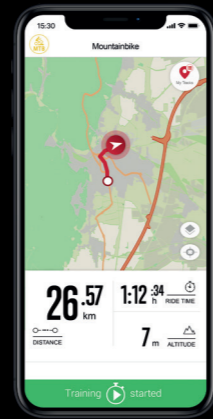

HIGHLIGHTS

Navigation

2.4" Color Display

E-Bike Ready

30
Functions

Sensor support

Barometric Altitude

sigma.bike

SIGMA-ELEKTRO GmbH | Dr.-Julius-Leber-Str. 15 | 67433 Neustadt, Germany

Smartphone connectivity

PRODUCT VIDEO

SHARE WITH

and many more